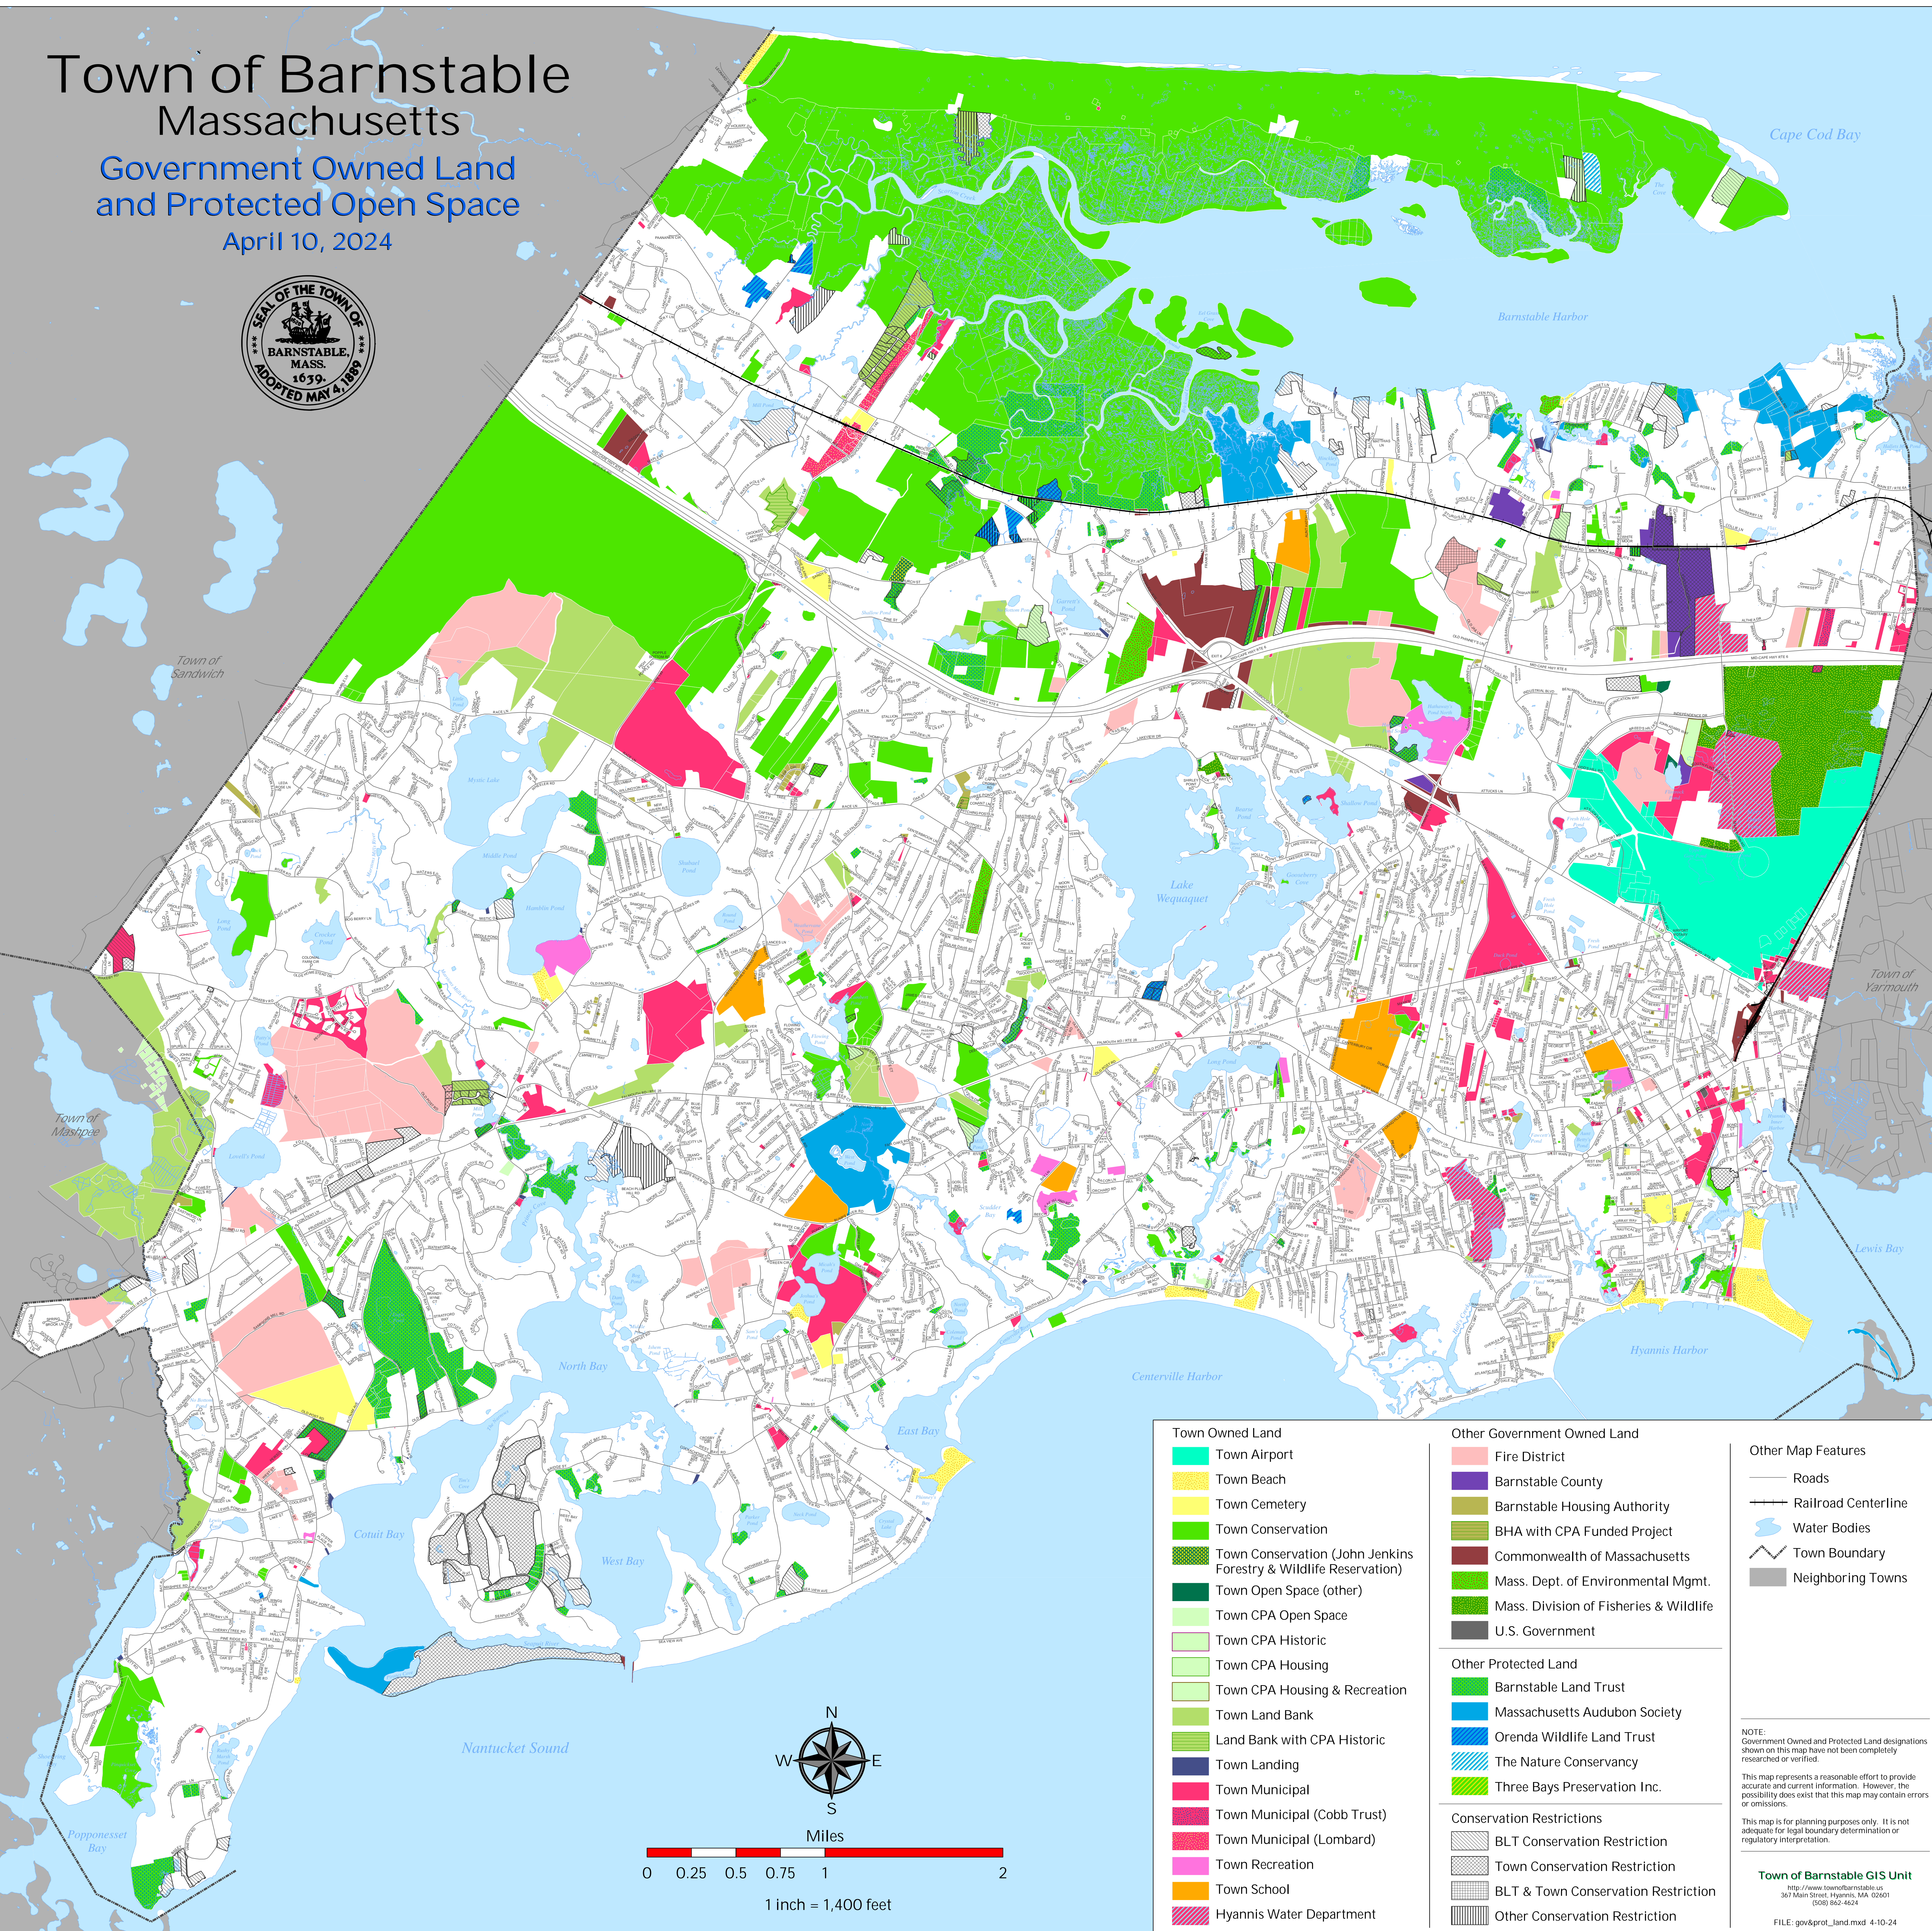

Town of Barnstable Massachusetts

Government Owned Land and Protected Open Space

April 10, 2024

Cape Cod Bay

Barnstable Harbor

Lake Weququet

North Bay

Centerville Harbor

Hyannis Harbor

Couit Bay

West Bay

Nantucket Sound

Popponesset Bay

Town of Sandwich

Town of Mashpee

Town of Yarmouth